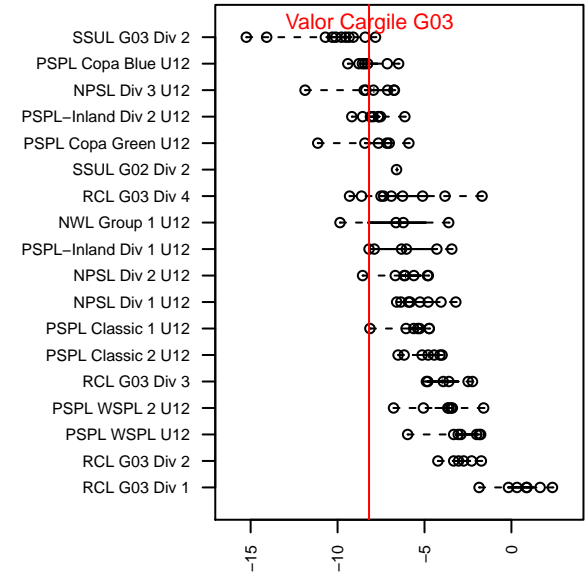

## Valor Cargile G03

Valor FC  
 Spokane, WA  
 G03 total strength=305  
 attack=0.23 defense=0.14  
 fall league = PSPL–Inland Div 1 U12  
 spr league = Spr PSPL–Inland Div 2 U12  
 notes= Cargile–Zernick 2015

alt names used:  
 IEYSA Valor G03 Cargile–Zernick  
 VALOR–BLACK  
 IEYSA Valor G03 Cargile–Zernick

Venues played:  
 2015 Pend Orielle Cup Silver  
 2015 PSPL–Inland Div 1 U12  
 2015 Spr PSPL–Inland Div 2 U12

**attack and defense variance (black dot)  
relative to other teams  
and top 10 in region**

**attack and defense rating  
relative to others at age  
and all opponents in last 13 months**

**Performance relative to 13 month average**