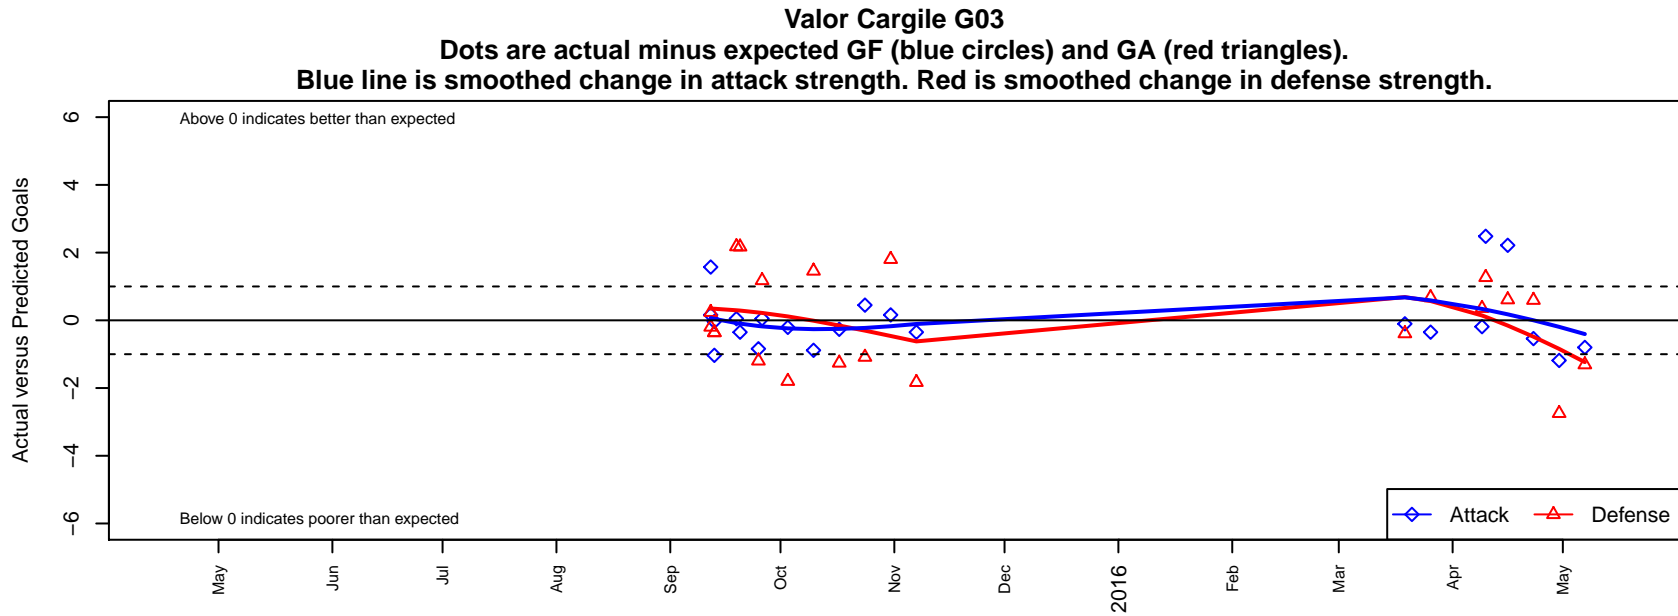

## Valor Cargile G03

Valor FC  
 Spokane, WA  
 G03 total strength=305  
 attack=0.23 defense=0.14  
 fall league = PSPL–Inland Div 1 U12  
 spr league = Spr PSPL–Inland Div 2 U12  
 notes= Cargile–Zernick 2015

**attack and defense variance (black dot)  
relative to other teams  
and top 10 in region**

**attack and defense rating  
relative to others at age  
and all opponents in last 13 months**

**Performance relative to 13 month average**